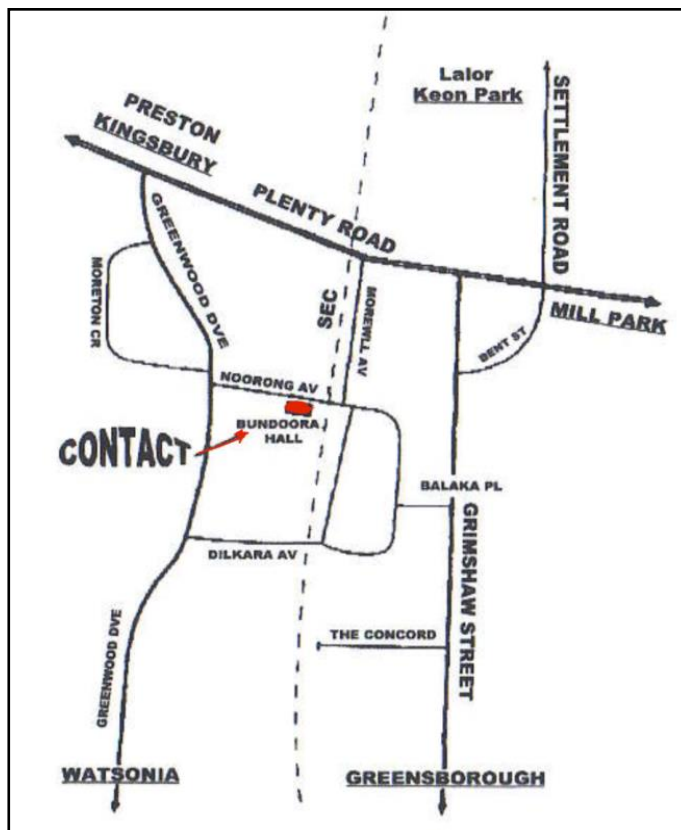

Beginners to advanced students welcome any time

HOW TO GET TO BUNDOORA HALL: (Contact Community Centre: 20 Noorong Ave)

Car: Melway Map Reference: 19-K2

Dyson Bus 566 Northland/Greensborough/Lalor
(via Greenwood Drive)