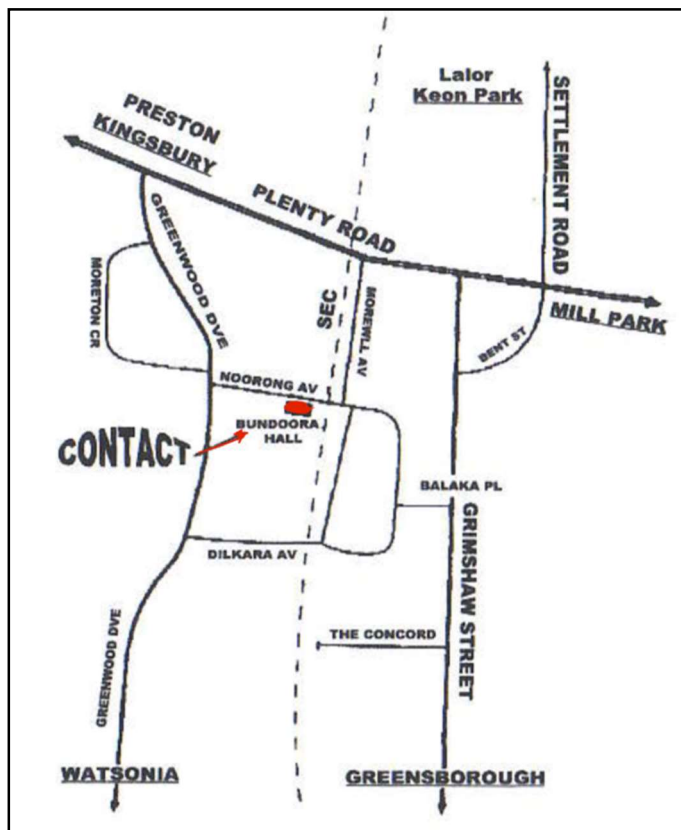

### HOW TO GET TO BUNDOORA HALL: (Contact Community Centre: 20 Noorong Ave)

**Car:** Melway Map Reference: 19-K2

**Dyson Bus 566** Northland/Greensborough/Lalor  
(via Greenwood Drive)

**Bus 382** Northland - South Morang - Whittlesea  
(via Grimshaw Street)